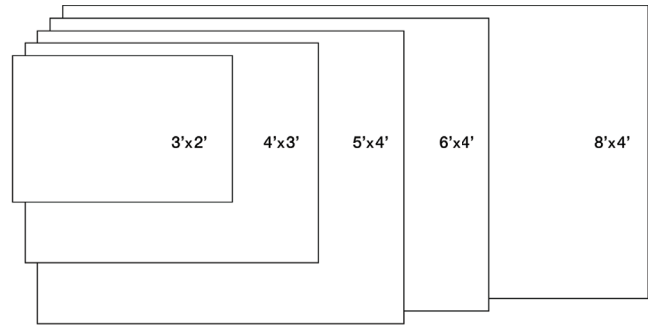

SKYLINE DESIGN GLASSBOARDS QUICK SHIP.

MAGNETIC GLASS WHITEBOARDS IN FIVE SIZES SHIP IN 3 DAYS.

Magnetic glass whiteboards made with 1/4" low-iron tempered safety glass. Back-painted white with Skyline Design's eco-friendly Vitracolor process.