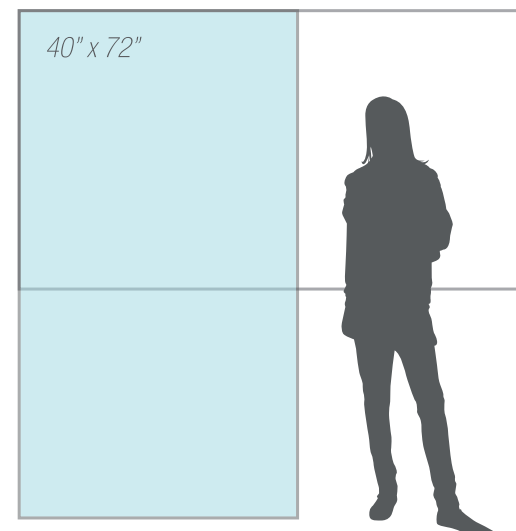

Skyline Design offers Glassette™ in frameless panels that come in five standard sizes, which can be installed singly or in multiples.

Alexander Girard

XS

S

M

L

XL

Bonnie Edelman

Glass Specifications

Glass Type

- Frameless 1/4" thick
 - Low-iron tempered safety glass
 - Polished edges
-

Hardware

- Formed metal backer
 - Z-clip
 - Security hardware
-

Custom

- Custom art and sizes available