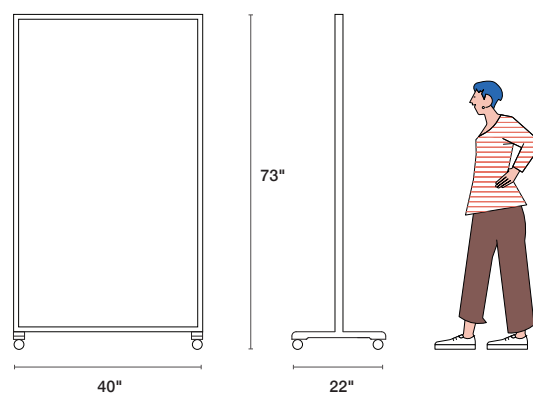

MAKE IT YOURS!

Specify any glass color, graphics or logos

TO ORDER: 888-278-4660 or
glassboards@skydesign.com