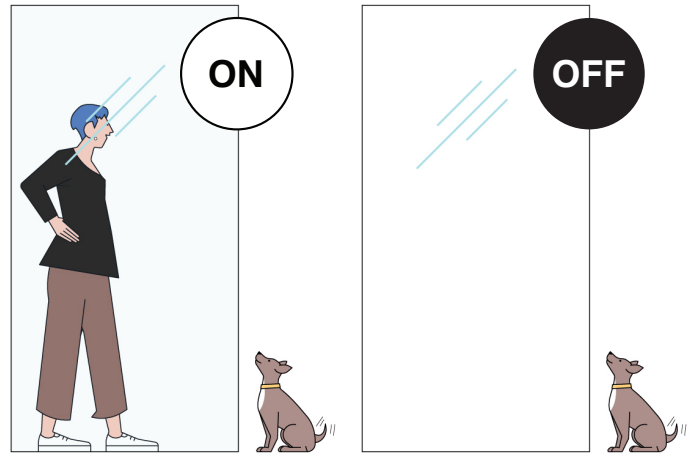

SKYLINE DESIGN SDX2 SMART GLASS

Powered by 

PREMIUM SMART LAMINATED GLASS

Design with function and flexibility.

With Skyline Design's SDX2 Smart Glass, you can have full privacy with the push of a button. Instantly switch the glass between transparent and opaque for on demand privacy when you need it. The perfect solution for interior glass walls in offices, hospitals, and retail spaces.

Sustainably made in our Chicago factory

Compatible with any type of glass up to 70" x 144"

Easily cleanable: Switch layer is inside the laminated glass

Skyline Design

TO ORDER 888-278-4660 or
steve.s@skydesign.com

SKYLINE DESIGN SDX2 SMART GLASS

Powered by 

INSTANTLY TRANSFORMS

Instantly enhance a space's aesthetic, comfort and functionality with a dynamic light control solution that supports minimalist and modern interior designs.

Skyline Design's SDX2 Smart Glass with ultra low haze is made to your specifications in any shape or size up to 70" x 144".

Switches in milliseconds to instantly transform a space

Glass can be kept on 24/7