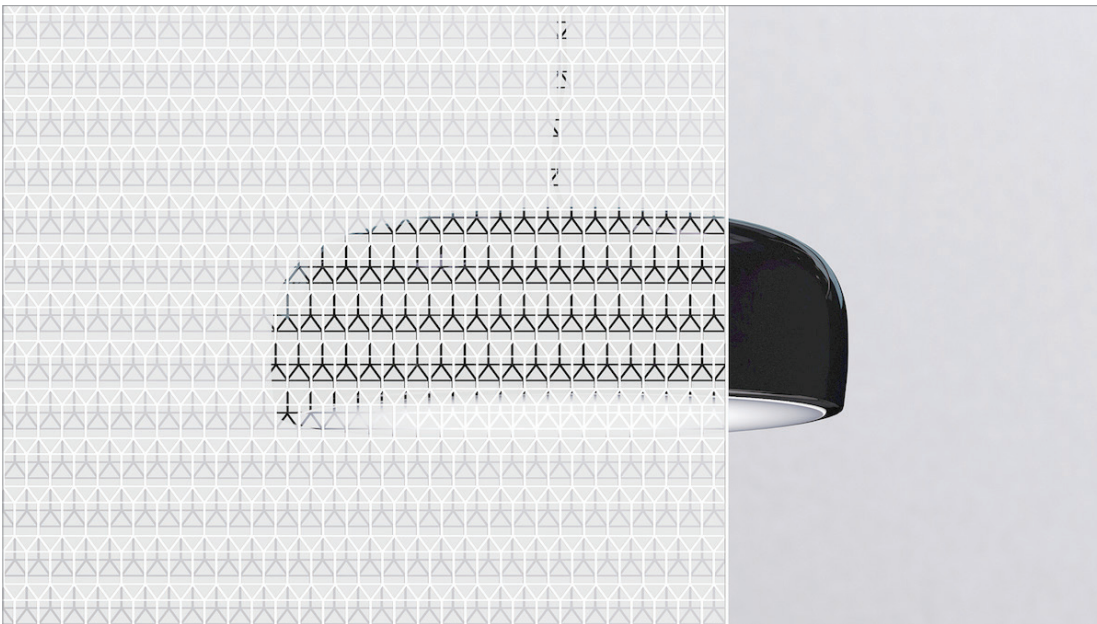

Angled Mesh
Eco-etch / Option A
Etched on 1 side

Angled Mesh
Eco-etch / Option B
Etched on 2 sides

Angled Mesh
Eco-etch / Option B-R
Etched on 2 sides

Angled Mesh
AST Digital Printing
Option D
Printed on 1 side