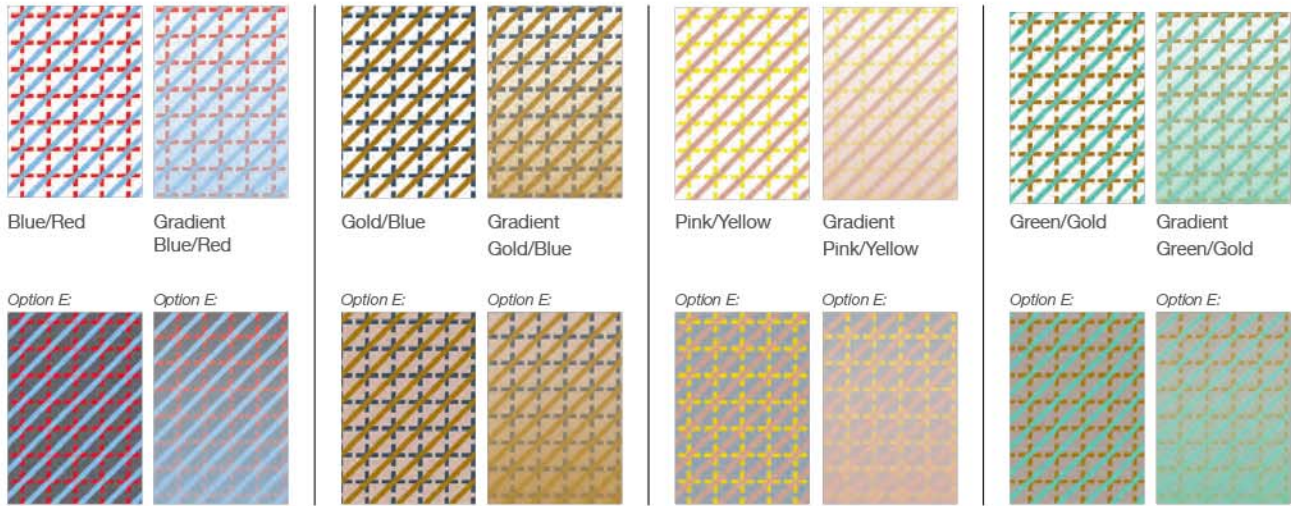

Above: Check, Blue/Red, 24'W x 8'H
Request sample for accurate color
*Yellow outline indicates 4" x 8" sample

Patricia Urquiola Check

Pattern Colorways

Specifications

Technique

Option B: Eco-Etch, two sides

Option D: AST, one side

Option W: AST, two sides

Option E: AST + Vitracolor, one side

Customization

Not available