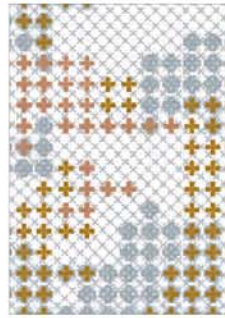

Above: Cipher, Blue/Red, 24'W x 8'H
Request sample for accurate color
*Yellow outline indicates 4" x 8" sample

Patricia Urquiola CIPHER

Pattern Colorways

Blue/Red

Gold/Blue

Pink/Yellow

Green/Gold

Specifications

Technique

Option A: Eco-Etch, one side

Option B: Eco-Etch, two sides

Option D: AST, one side

Option W: AST, two sides

Option E: AST + Vitracolor, one side

Customization

Not available