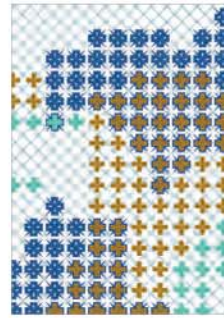

Above: Cipher, Blue/Red, 24'W x 8'H
Request sample for accurate color
*Yellow outline indicates 4" x 8" sample

Patricia Urquiola CIPHER

Pattern Colorways

Blue/Red

Gold/Blue

Pink/Yellow

Green/Gold

Specifications

Technique

Option A: Eco-Etch, one side

Option B: Eco-Etch, two sides

Option D: AST, one side

Option W: AST, two sides

Option E: AST + Vitracolor, one side

Customization

Not available