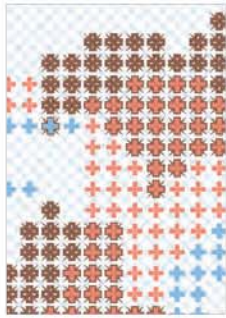

Above: Cipher, Blue/Red, 24'W x 8'H
Request sample for accurate color
*Yellow outline indicates 4" x 8" sample

Patricia Urquiola CIPHER

Pattern Colorways

Blue/Red

Gold/Blue

Pink/Yellow

Green/Gold

Specifications

Technique

Option A: Eco-Etch, one side

Option B: Eco-Etch, two sides

Option D: AST, one side

Option W: AST, two sides

Option E: AST + Vitracolor, one side

Customization

Not available