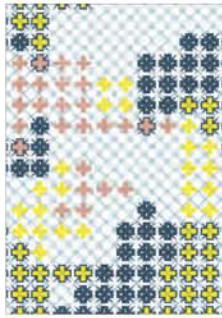

Above: Cipher, Blue/Red, 24'W x 8'H
Request sample for accurate color
*Yellow outline indicates 4" x 8" sample

Patricia Urquiola CIPHER

Pattern Colorways

Blue/Red

Gold/Blue

Pink/Yellow

Green/Gold

Specifications

Technique

Option A: Eco-Etch, one side

Option B: Eco-Etch, two sides

Option D: AST, one side

Option W: AST, two sides

Option E: AST + Vitracolor, one side

Customization

Not available